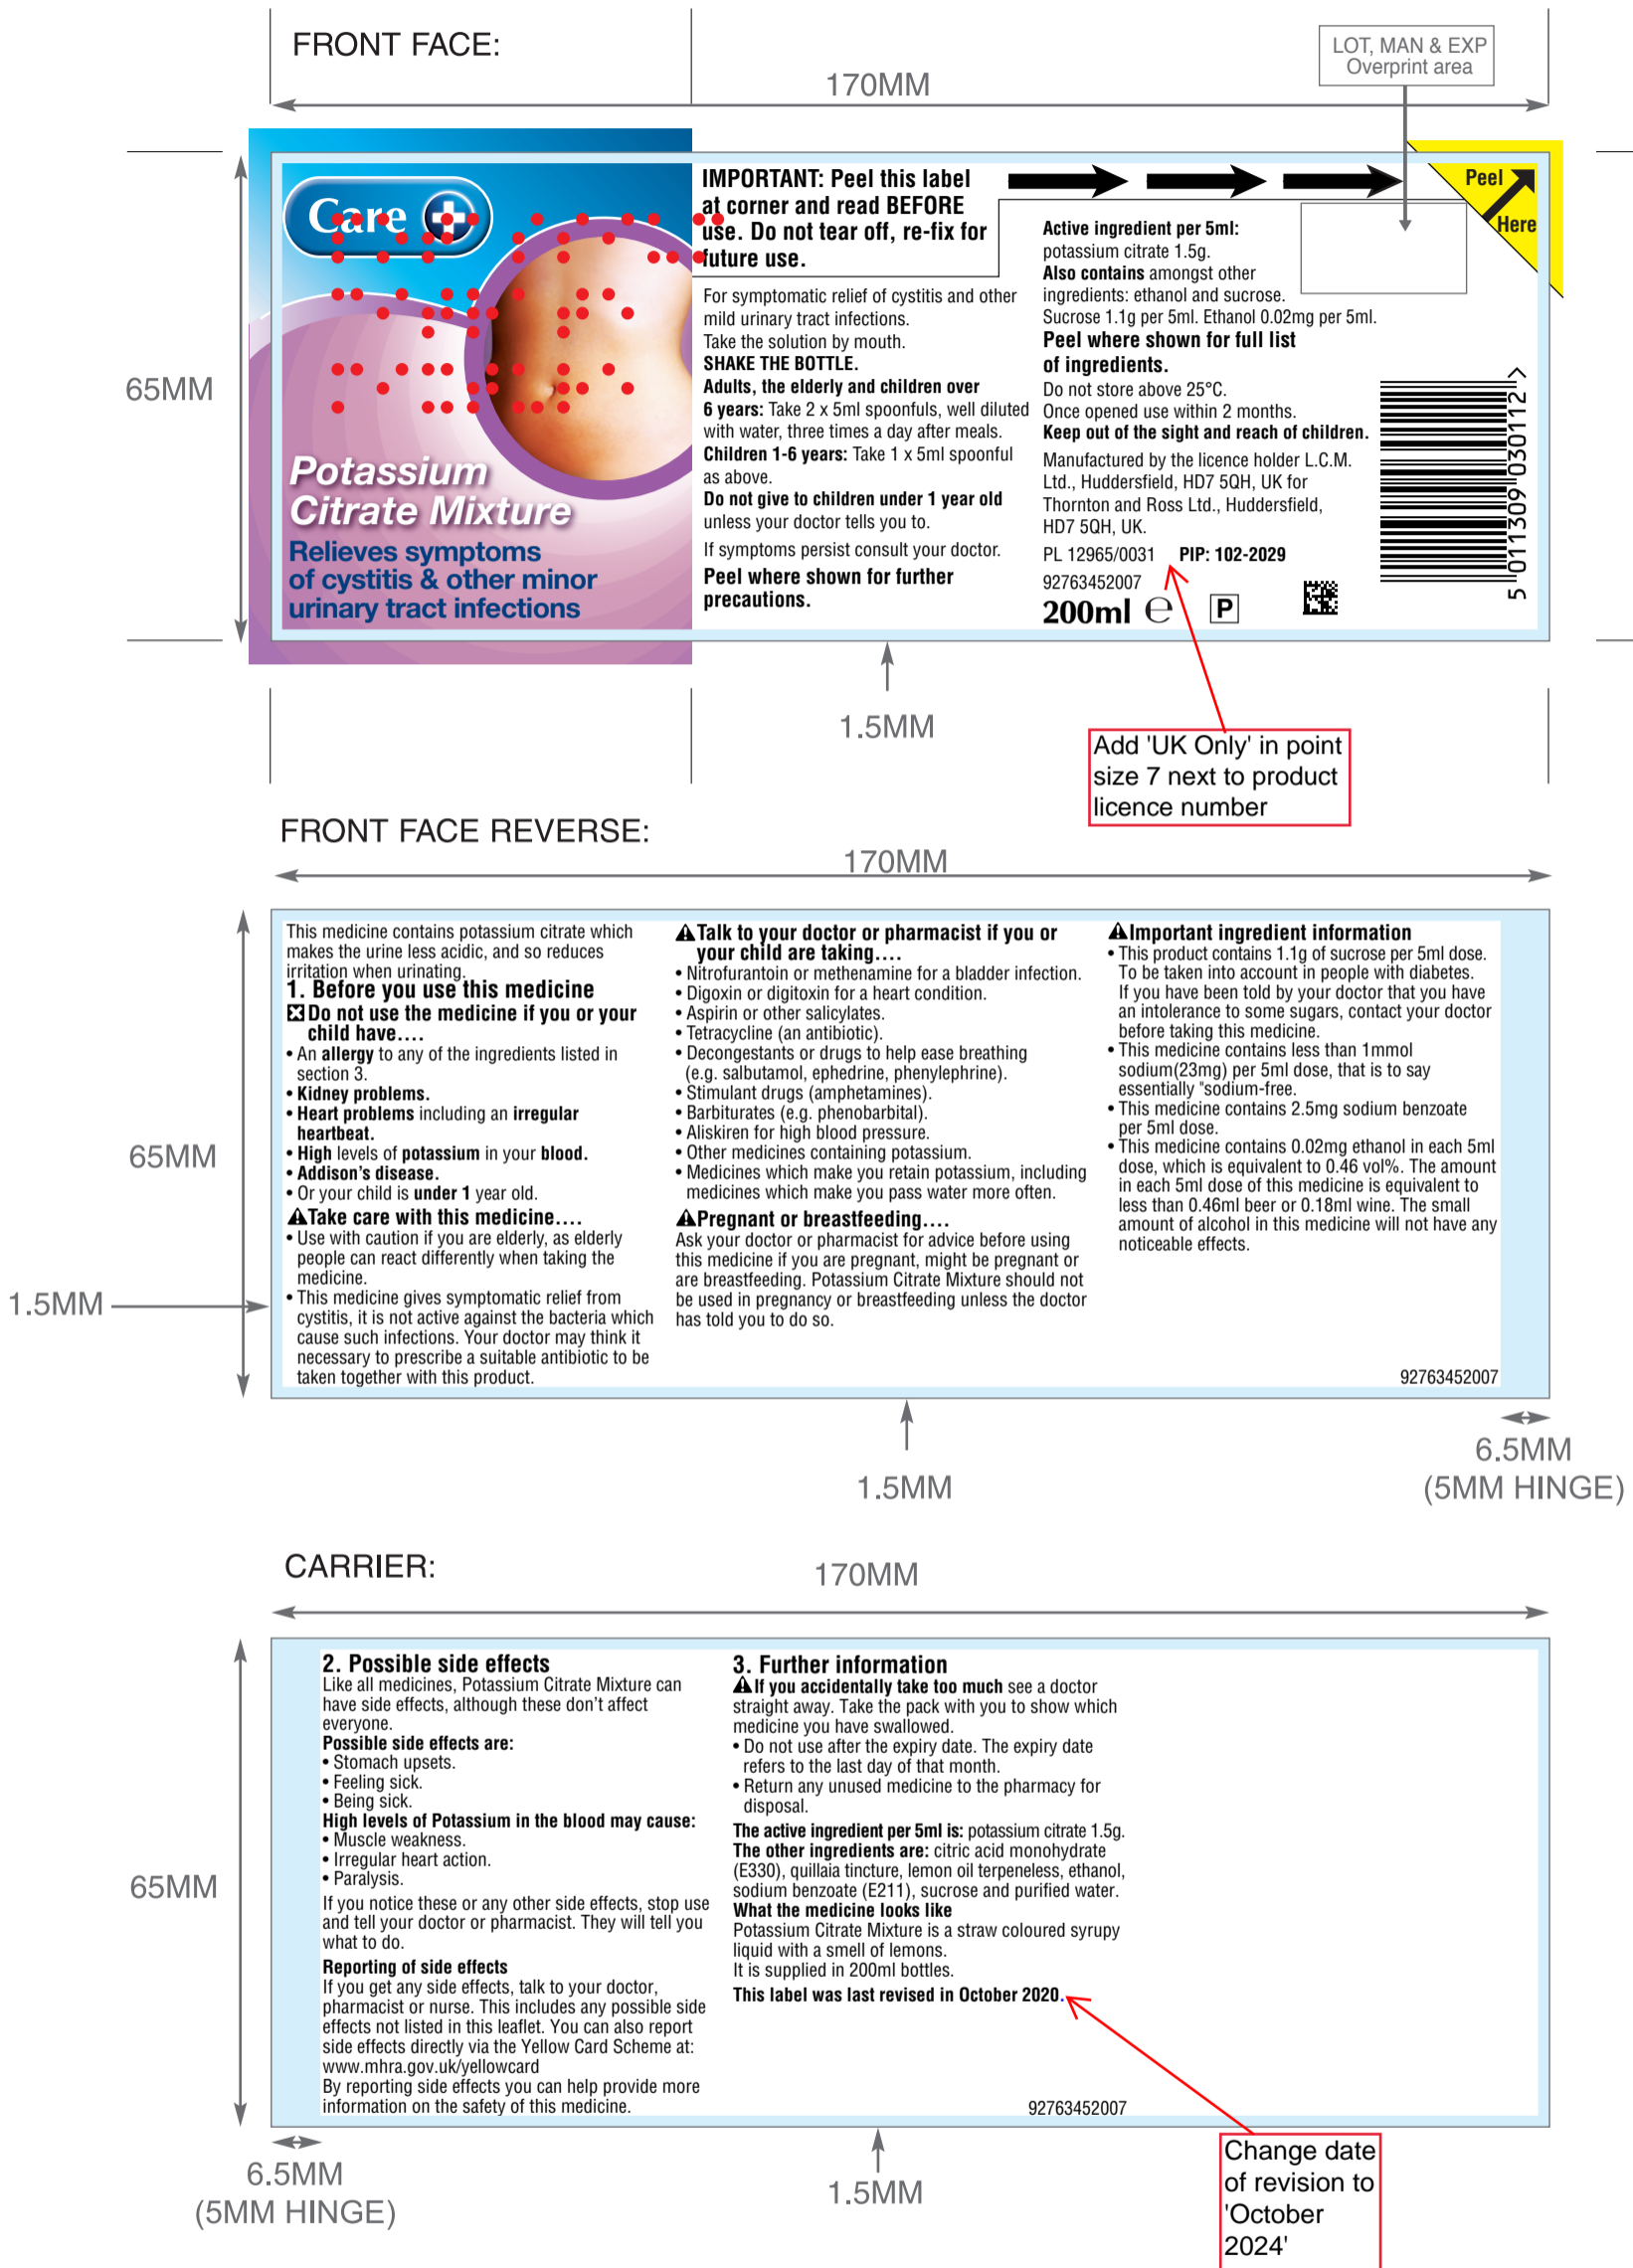

PRINT LAYOUT DIAGRAM

65MM X 170MM MULTYPEEL WITH 5 MM HINGE LEFT

Braille reads:

```

p o t a s s i u m
c i t r a t e
m i x t u r e
  
```